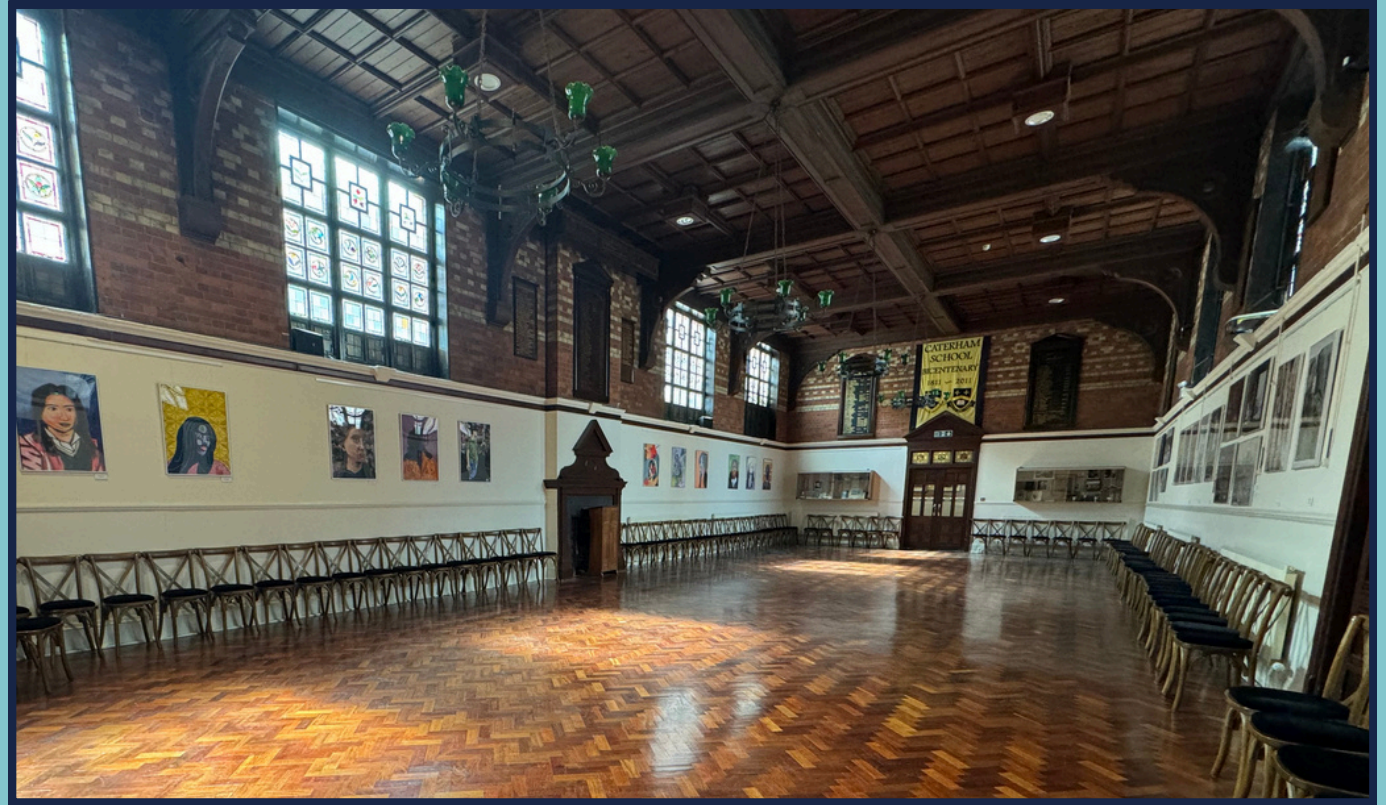

We also have dedicated IT suites for computer based learning.

Wilberforce Hall and Concourse

The Wilberforce Hall is a traditional hall with some modern twists situated on the ground floor of the Main Boarding House below the bedrooms making it easy to access for evening group activities. It has a built in projector and screen with easy to use audio visual facilities.

Performing Arts Centre

Our Performing Arts Centre is equipped with three fantastic event spaces in one building including Humphreys Hall, a 338 seat theatre, the Deayton, a multifunctional theatre and drama space which can seat up to 63 plus a bright and airy dance studio.

Sports Centre

On site there is brand new state-of-the-art Sports Centre next door with a high end multi level gym, a swimming pool, sports hall, dance studio and café.

It also has a full sized all-weather-pitch suitable for sports including hockey and football.