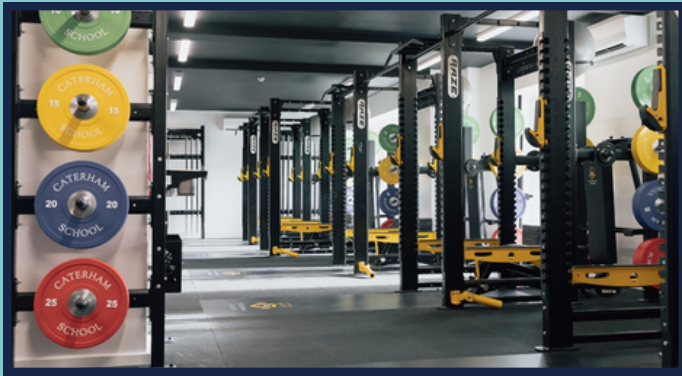

# Sports Facilities

A short stroll away lies the School's brand new state-of-the-art Sports Centre with a high end multi level gym, a swimming pool, sports hall, dance studio and café. It also has a full sized all-weather-pitch suitable for sports including hockey and football.