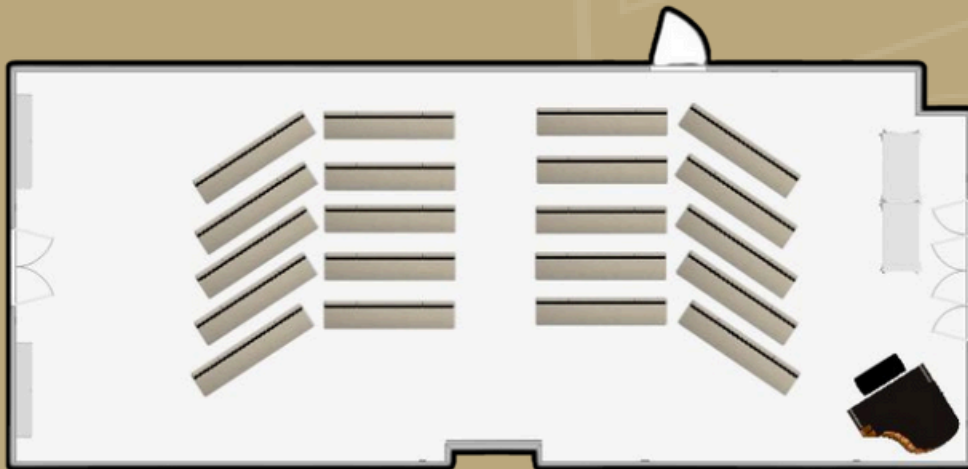

It is a unique setting for meetings, conferences, private dining, celebratory events, or special occasions. Chairs can be laid out in theatre style or round table dining and the room comes complete with a lectern and microphone with PA system, a suspended screen and front projector to play videos, presentations, or images.

Next door to the Wilberforce hall is the Concourse which can also be hired as an additional breakout space or a pre-dinner drinks reception area.

Menus available

Parking

Wi-Fi

Late license available

Wheelchair friendly

Audio Visual

www.caterhamvenuesandevents.co.uk

Wilberforce Floorplans

	Capacity 170
	Capacity 100
	Capacity 120

Concourse

Directly next door to the Wilberforce Hall is the Concourse, a bright and airy event space used as a social common area with a café during the school day.

Due to its close proximity to the Wilberforce Hall and its versatility, it is an ideal additional space to compliment your event for pre dinner reception drinks or a relaxing lounge or bar area.

Floorplan